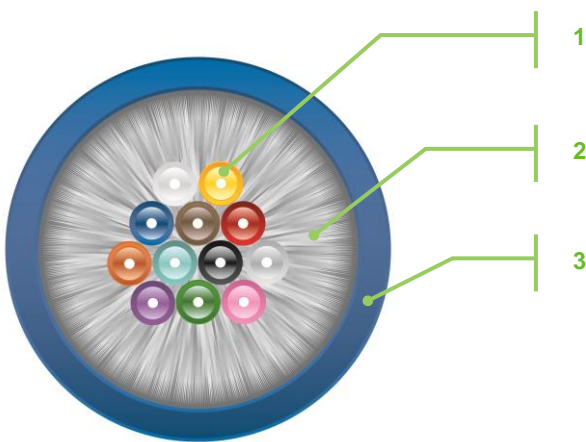

P/N : MULTI x IE C

Tight buffered mini-breakout fiber cable with glass yarn & LSZH jacket

Color code of the fibers is as per TIA/EIA 598A and IEC 304.

Fiber	Color	Ring
1	Blue	-
2	Orange	-
3	Green	-
4	Brown	-
5	Grey	-
6	White	-
7	Red	-
8	black	-
9	Yellow	-
10	Purple	-
11	Pink	-
12	Turquoise	-

Fiber	Color	Ring
13	Blue	Black
14	Orange	Black
15	Green	Black
16	Brown	Black
17	Grey	Black
18	White	Black
19	Red	Black
20	black	White*
21	Yellow	Black
22	Purple	Black
23	Pink	Black
24	Turquoise	Black

1. Tight buffer optical fiber 900µm
2. Glass yarn with water blocking protection
3. LSZH outer jacket

Single mode or multimode fibers, meeting or exceeding the pertinent IEC*, ITU and EIA/TIA specifications

Up to 24 tight buffered fibers. Each fiber is enclosed in a 900µm tight buffer made of a thermoplastic polymer coating (1).